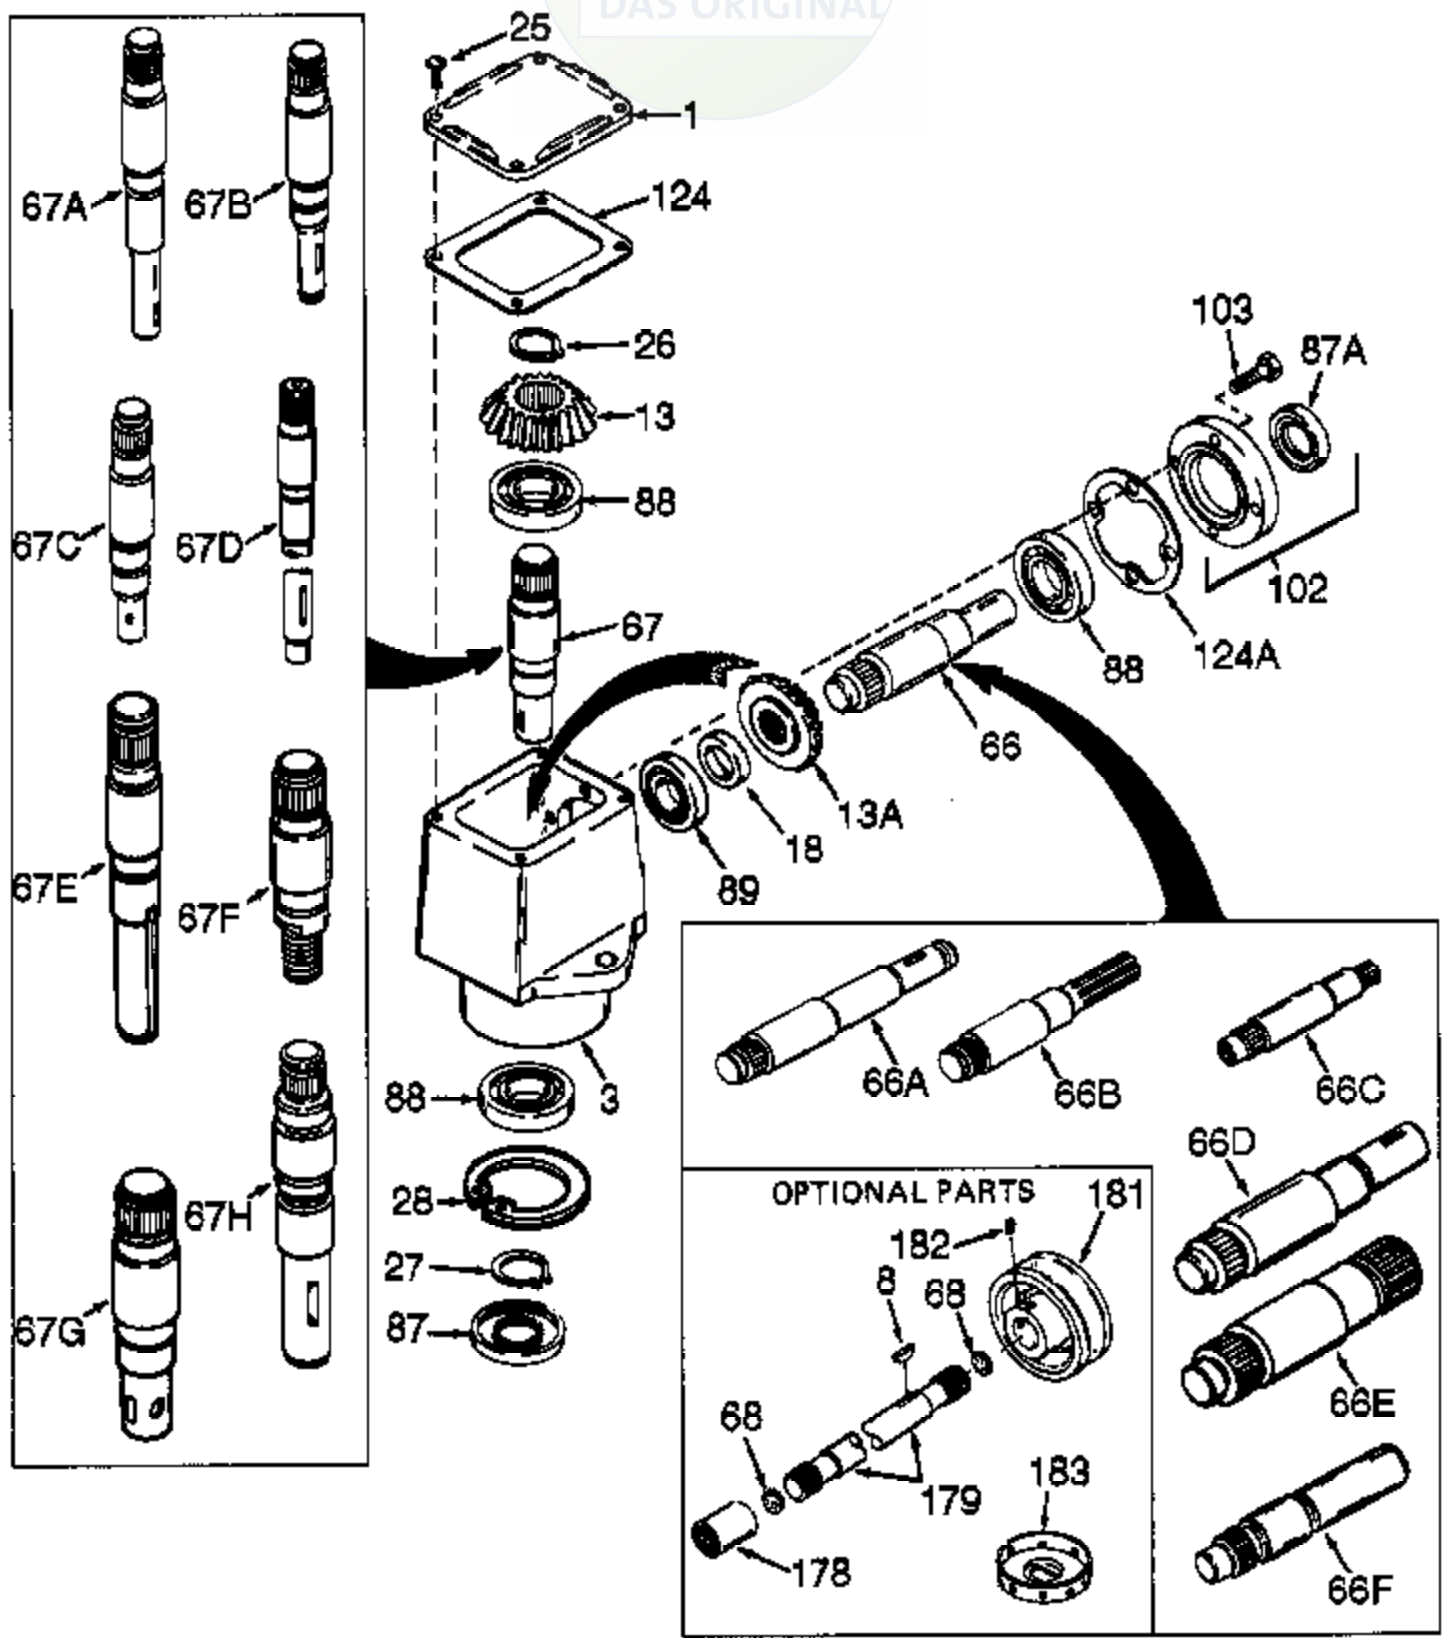

ILLUSTRATION SHOWS TYPICAL PARTS ONLY. ORDER BY PART NUMBER. PARTS NOT LISTED ARE SUPPLIED BY OEM.

Ref #	Part Number	Qty	Description
	794402		L.H. Head Assy(Incl. 1 thru 124A)
1	772035	1	Left Hand Cover
3	770026A	1	Right Angle Drive Housing
13	778046	1	Miter Gear (22 teeth)(7/8" ID)
13A	778046	1	Miter Gear (22 teeth)(7/8" ID)
25	792025	4	Screw, 10-24 x 1/2"
26	788018	1	Snap Ring
27	788019	1	Snap Ring
66C	776250	1	Input Shaft (4.425" long)
67D	776249	1	Output Shaft (7.217" long)
87A	788031	1	Oil Seal
87	788029	1	Oil Seal
88	780034	3	Ball Bearing
89	780024	1	Ball Bearing
90	788067B	1	Grease (32 oz. bottle Bentonite Greas e)
102	786029	1	Retainer Cap & Seal (Incl. 87A & 103)
103	792026	4	Screw, 1/4-20 x 7/8"
124	788028	1	Cover Gasket
124A	788030B	1	Cap Gasket

RAD-4398-P91 Page 2 of 2
Peerless